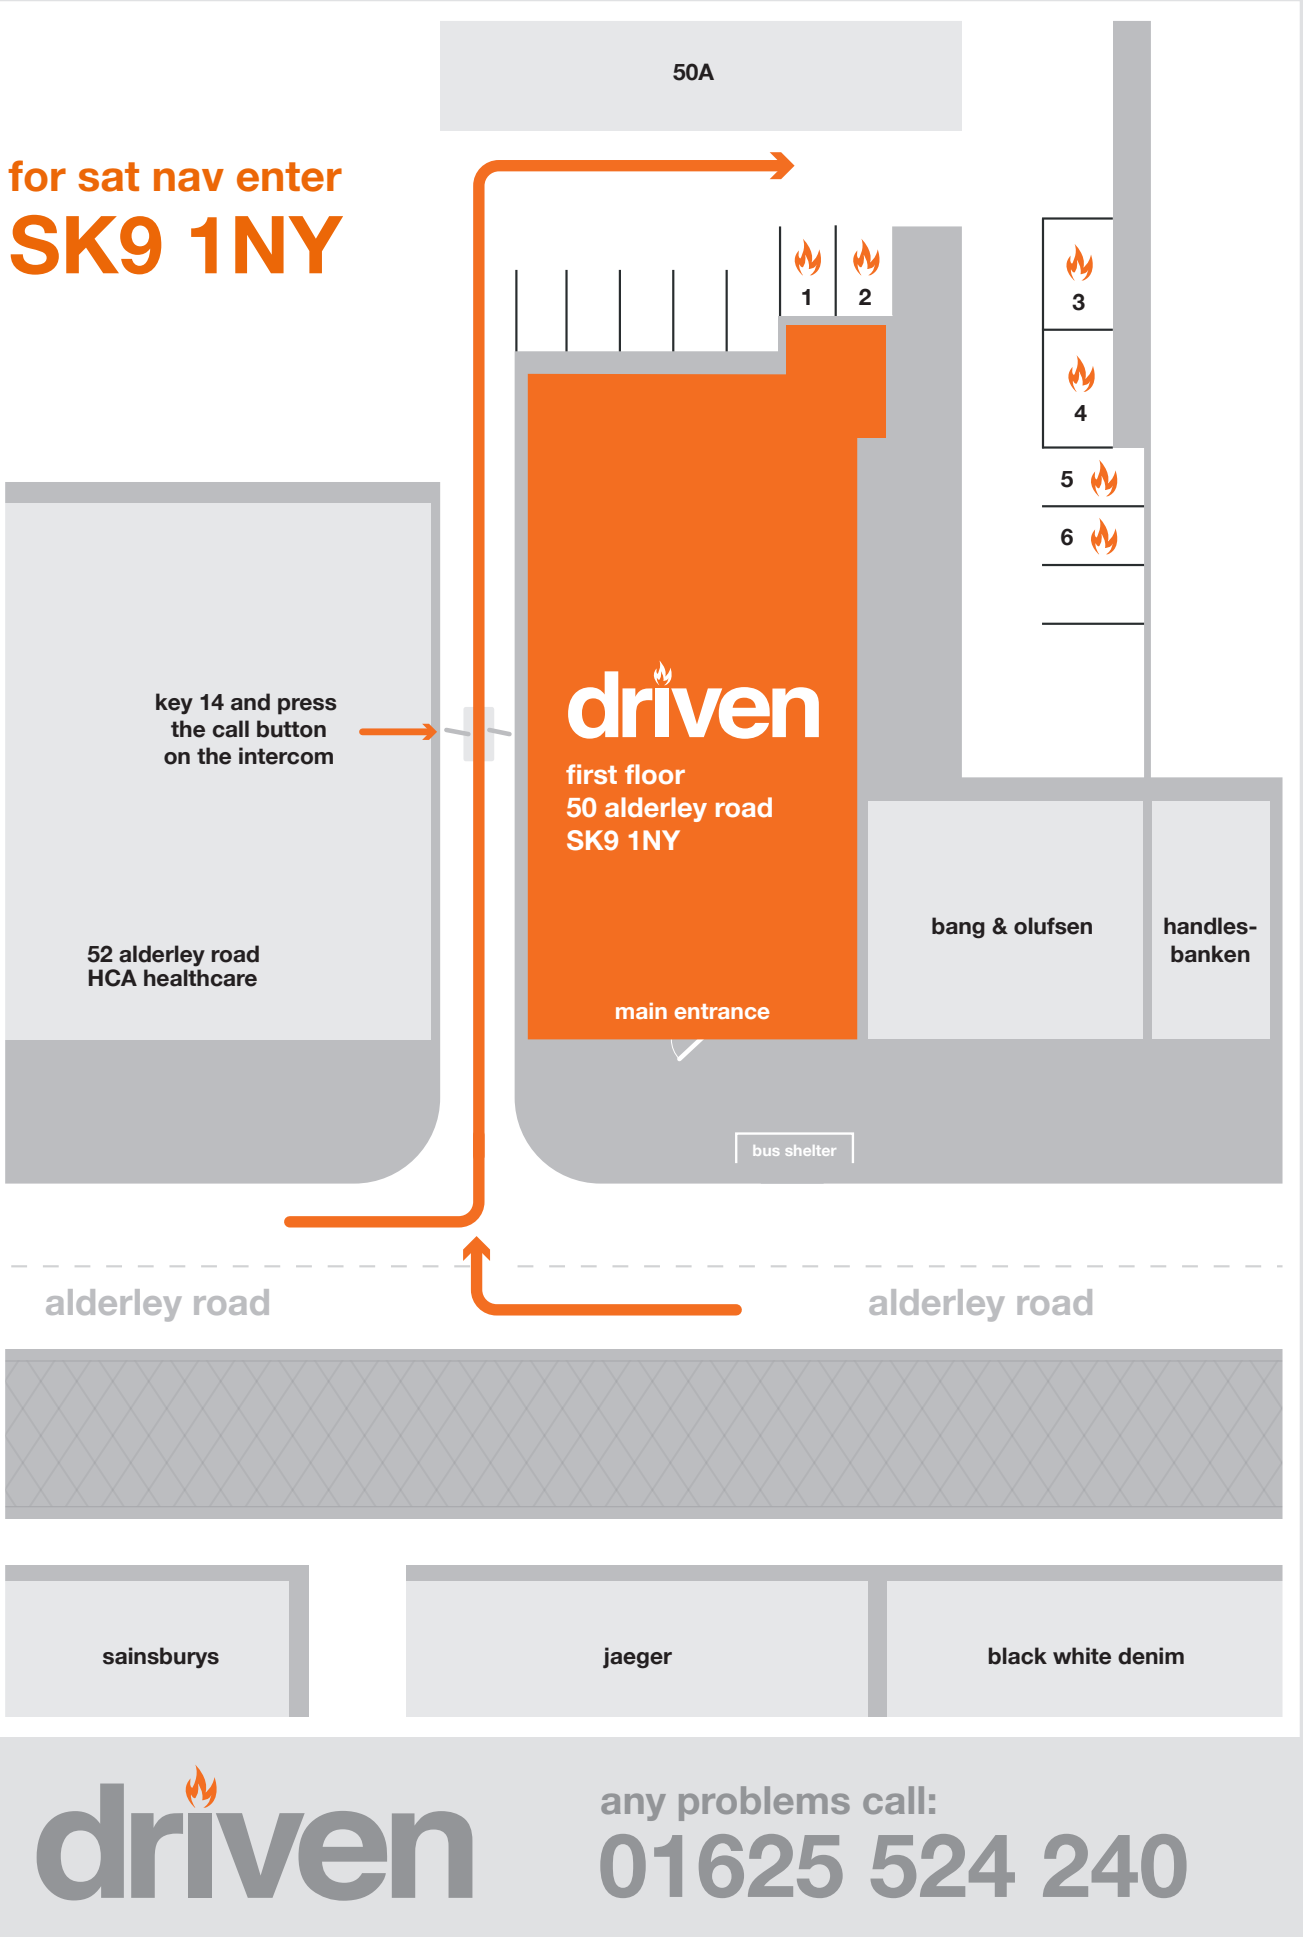

for sat nav enter
SK9 1NY

driven

any problems call:
01625 524 240

Barrier Instructions

1. When you arrive at the barrier, key 14 and press the call button and we will buzz you through.
2. Our spaces are numbered 1-6 and are on the first right as you come through the barrier.
3. One of the team will pop down with a parking pass, which you will need to display in your windscreen.